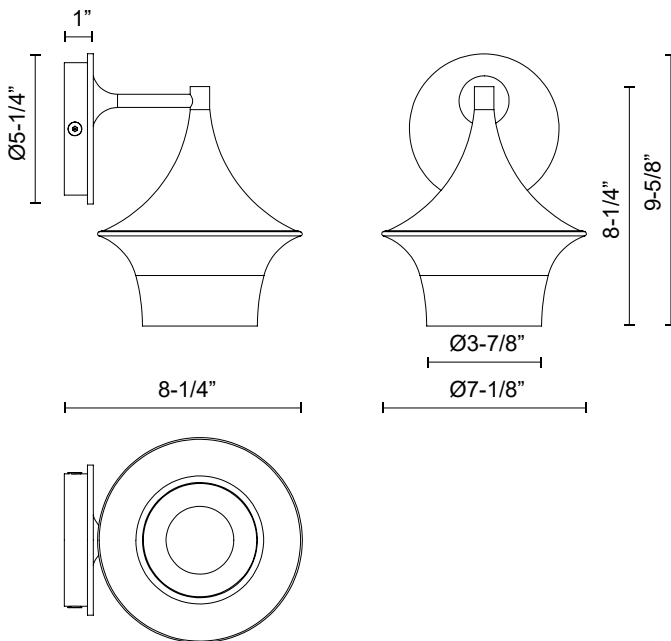

WWW.ALORAMOOD.COM